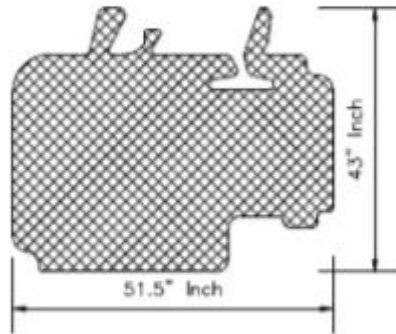

MAXXIMO FLOOR MATS

BACK

AC00359

CANter

FRONT

AC00259

PART DESCRIPTION	PART NUMBER	MRP (In Rupees)
Maxximo Mini Van Floor Mat	AC00359	1430
Maxximo Load Floor Mat	AC00259	365