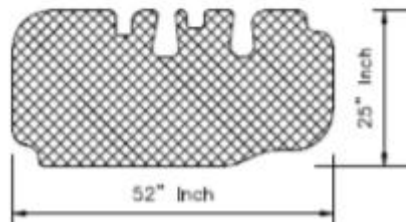

MAXXIMO MUD FLAPS

PART DESCRIPTION	PART NUMBER	MRP (In Rupees)
Maxximo Mini Van Mud Flap	AC00361	388
Maxximo Load Mud Flap	AC00261	380

MAXXIMO FLOOR MATS

BACK

AC00359

CANter

FRONT

AC00259