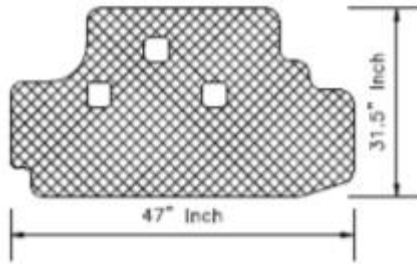

MAXXIMO FLOOR MATS

BACK

AC00359